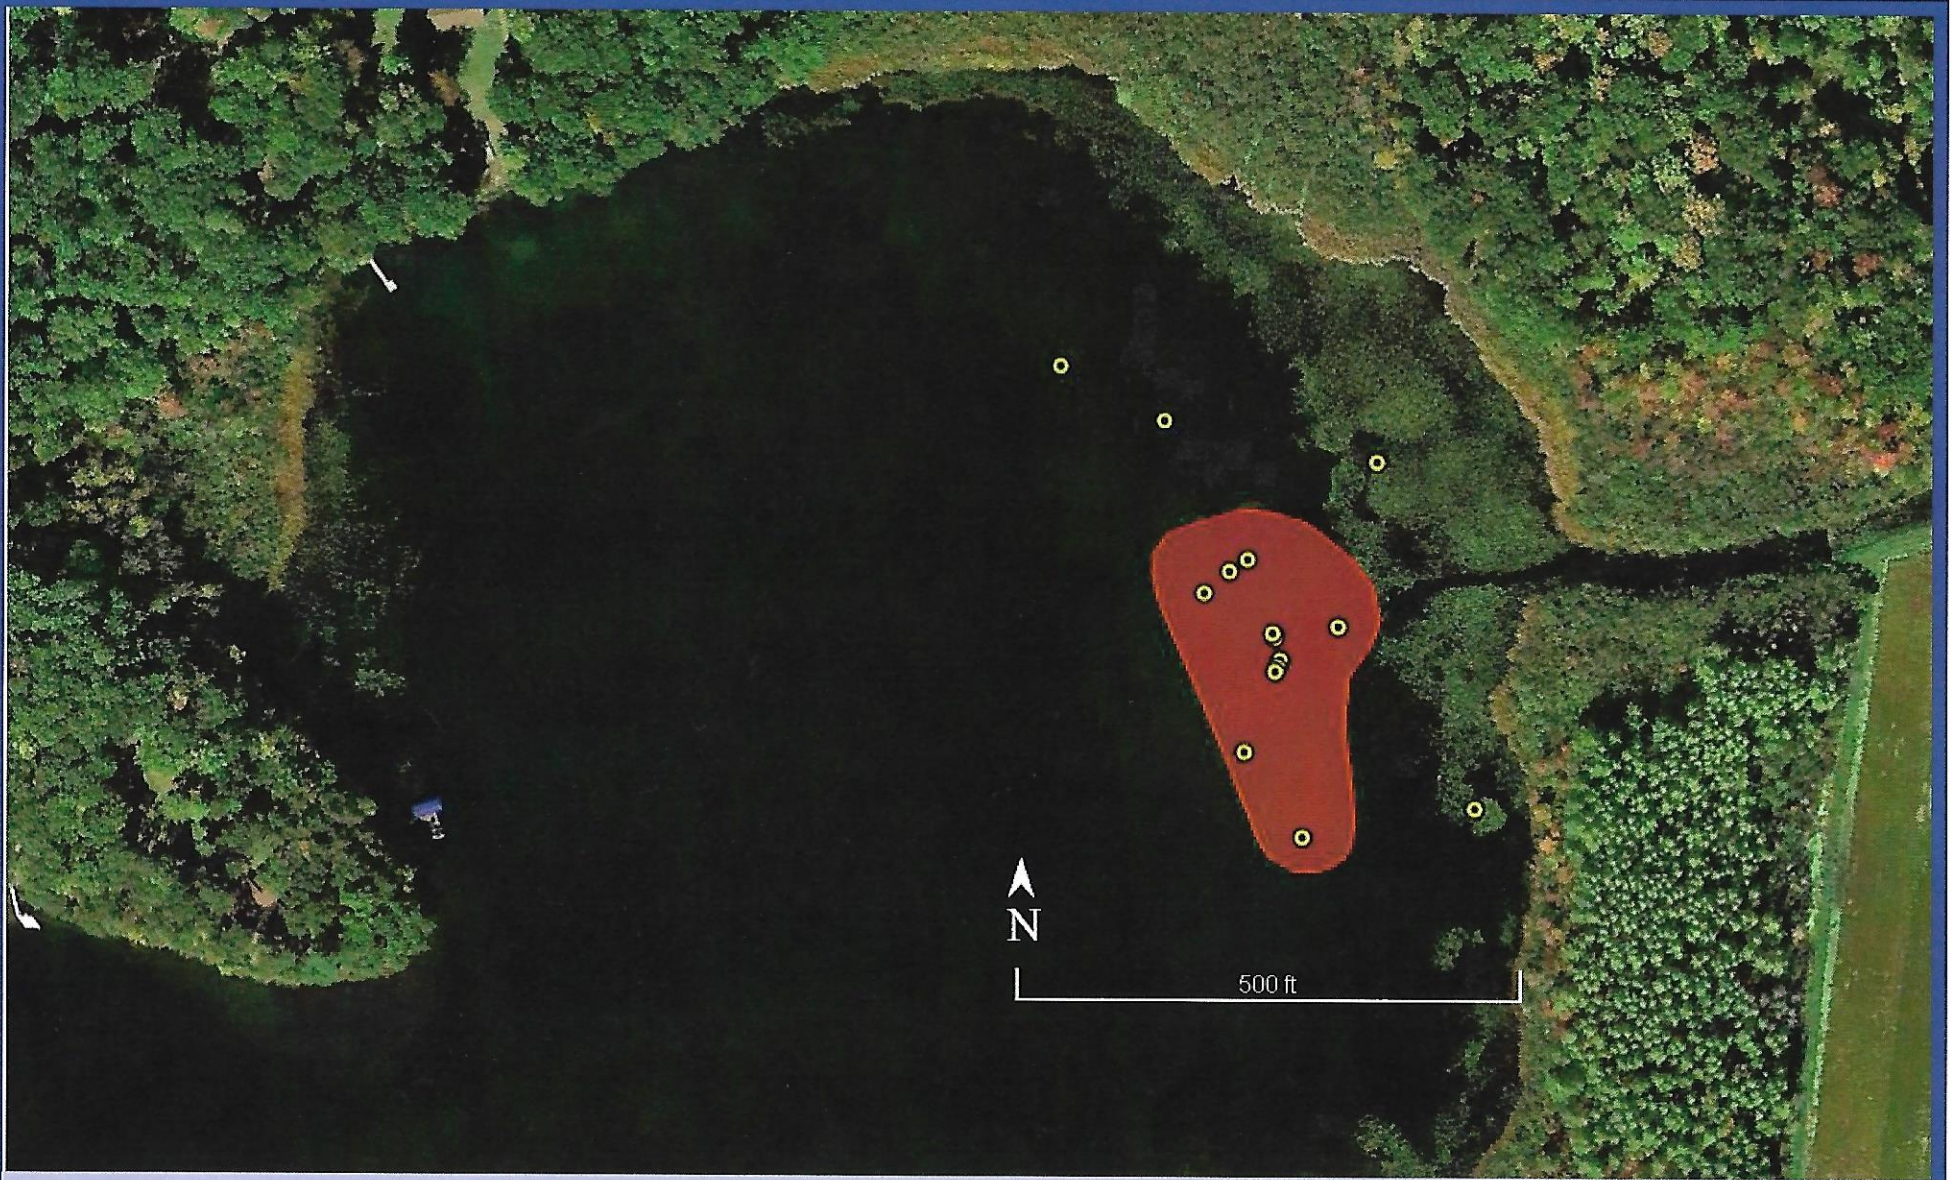

### EWM Location A - West Hump

Lac Courte Oreilles, Saywer County, WI

Surveyed: July 11-12, 2019

Figure 1.2

**Wisconsin**  
**Lake & Pond Resource LLC**  
"Providing Professional Resources for Management of Your Lake or Pond"  
www.WisconsinLPR.com (920) 872-2032

### CLP Location D - Barbertown Bay

Lac Courte Oreilles, Sawyer County

Surveyed: July 11-12, 2019

Figure 2.3

**Wisconsin**  
**Lake & Pond Resource LLC**  
"Providing Professional Resources for Management of Your Lake or Pond"  
www.WisconsinLPR.com (920) 872-2032

### CLP Location E - Stucky Bay

Lac Courte Oreilles, Saywer County

Surveyed: July 11-12, 2019

Figure 2.4

**Wisconsin**  
**Lake & Pond Resource LLC**  
"Providing Professional Resources for Management of Your Lake or Pond"  
www.WisconsinLPR.com (920) 872-2032

## Individual CLP Locations - Musky Bay

Lac Courte Oreilles, Sawyer County

Surveyed: July 11-12, 2019

Figure 2.5