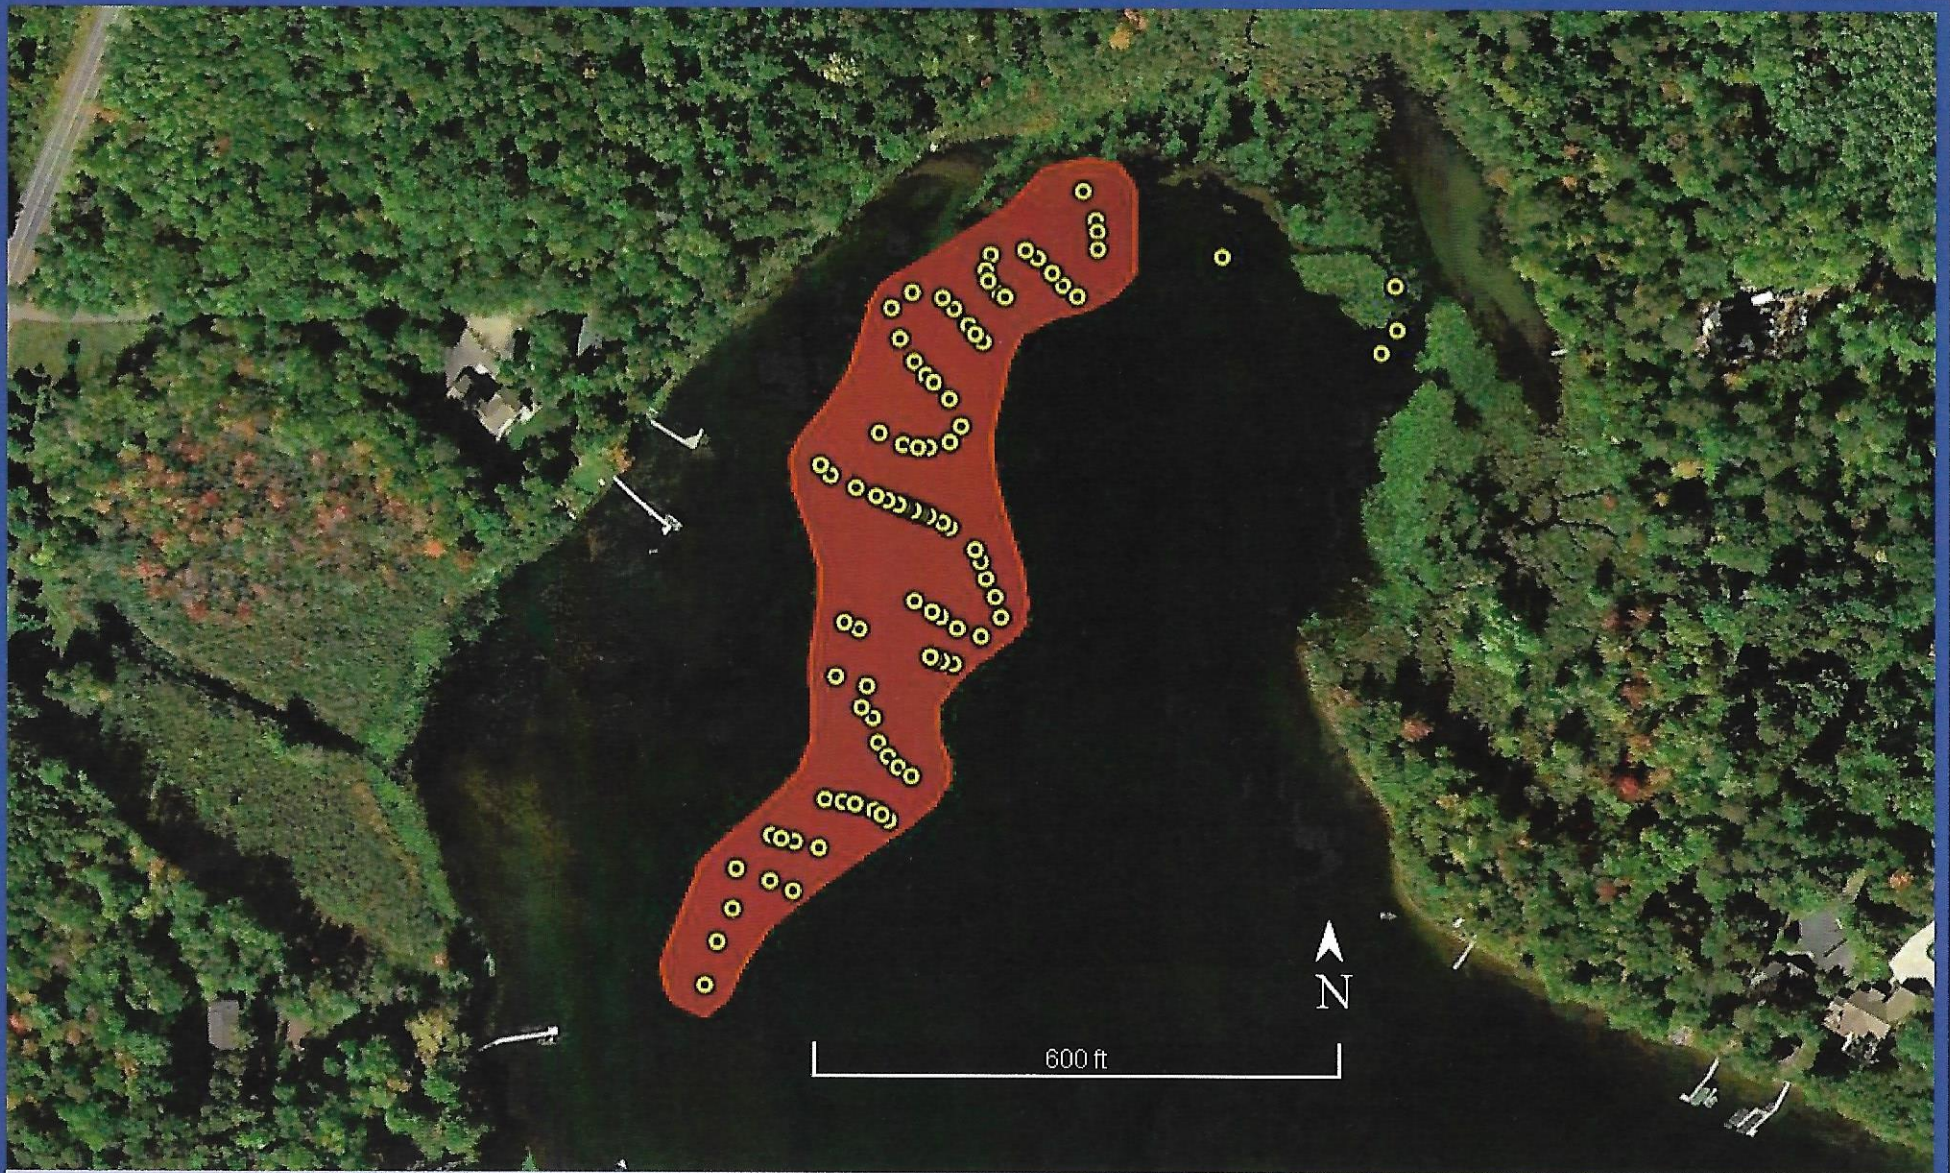

**Wisconsin**  
**Lake & Pond Resource LLC**  
"Providing Professional Resources for Management of Your Lake or Pond"  
www.WisconsinLPR.com (920) 872-2032

**EWM Location D - Grindstone Inlet**

Lac Courte Oreilles, Saywer County

### EWM Location A - West Hump

Lac Courte Oreilles, Saywer County, WI

Surveyed: July 11-12, 2019

Figure 1.2

**Wisconsin**  
**Lake & Pond Resource LLC**  
"Providing Professional Resources for Management of Your Lake or Pond"  
www.WisconsinLPR.com (920) 872-2032

### CLP Location D - Barbertown Bay

Lac Courte Oreilles, Sawyer County

Surveyed: July 11-12, 2019

Figure 2.3

**Wisconsin**  
**Lake & Pond Resource LLC**  
"Providing Professional Resources for Management of Your Lake or Pond"  
www.WisconsinLPR.com (920) 872-2032

### CLP Location E - Stucky Bay

Lac Courte Oreilles, Saywer County

Surveyed: July 11-12, 2019

Figure 2.4

**Wisconsin**  
**Lake & Pond Resource LLC**  
"Providing Professional Resources for Management of Your Lake or Pond"  
www.WisconsinLPR.com (920) 872-2032