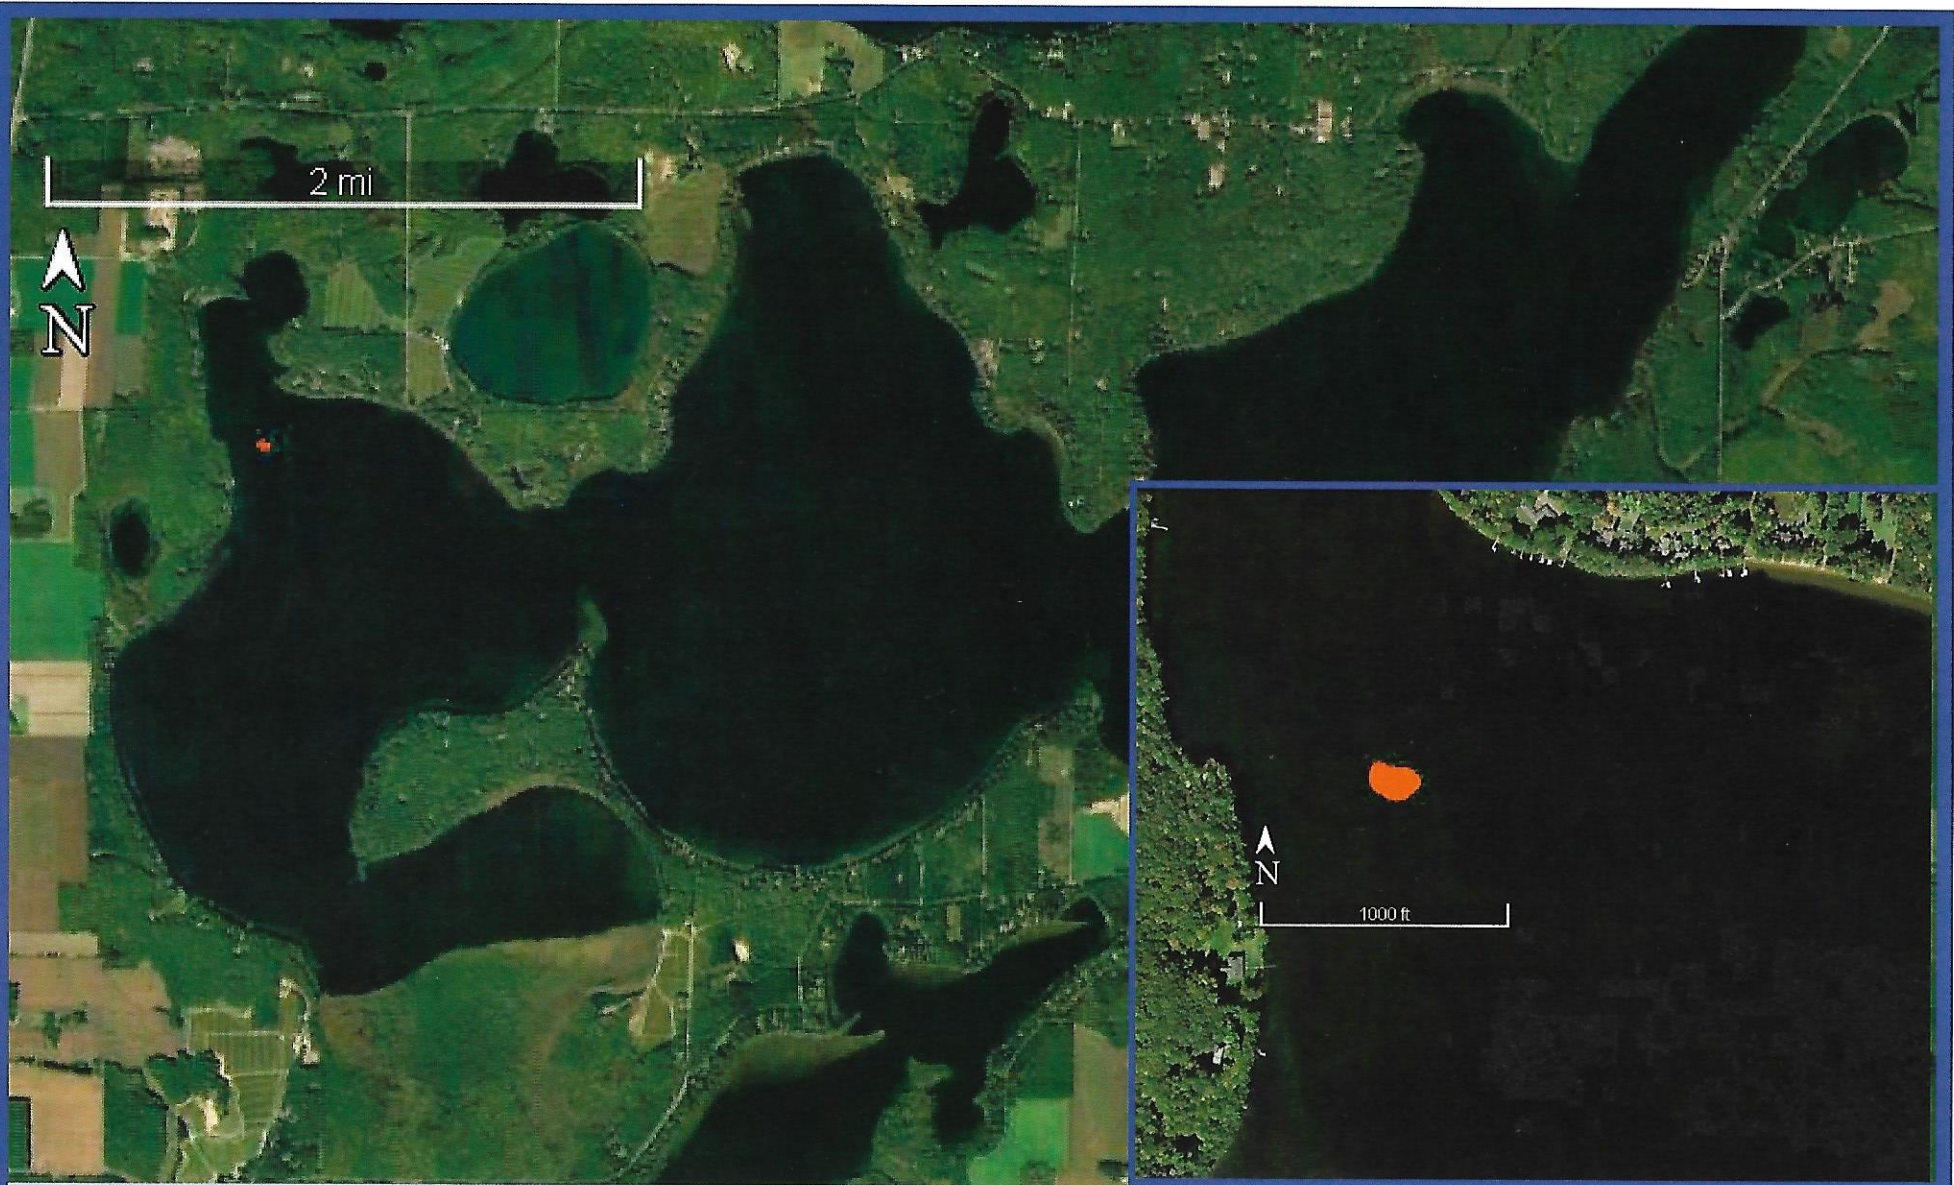

Wisconsin
Lake & Pond Resource LLC
"Providing Professional Resources for Management of Your Lake or Pond"
www.WisconsinLPR.com (920) 872-2032

EWM Location A - West Hump

Lac Courte Oreilles, Saywer County, WI

Surveyed: July 11-12, 2019